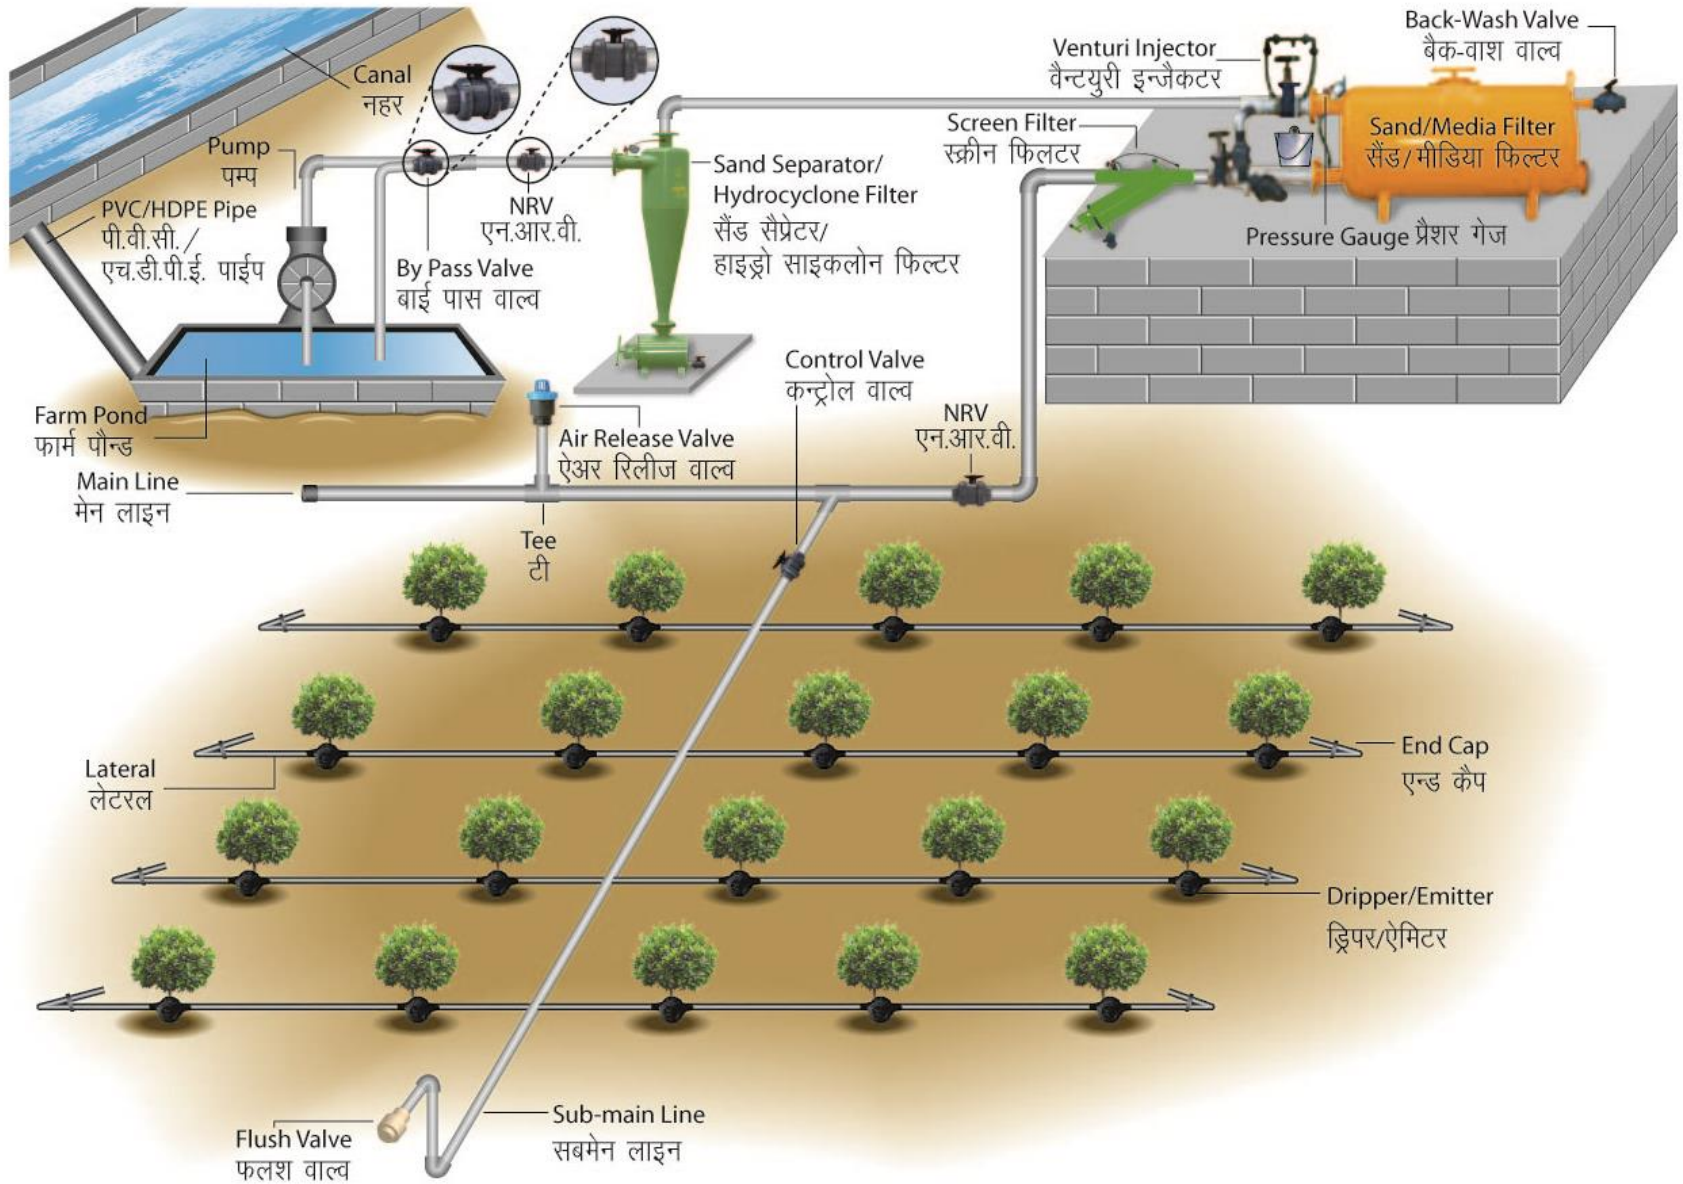

- Azolla Culture (एजोला कल्चर)
- Soil (मिट्टी)
- Cow Dung (गाय का गोबर)
- Poly Sheet (पाली शीट)
- Cover with Sun light (धूप से ढकना)

Animal Shed (पशु शेड)

- Cowshed (गोशाला)
- Poultry House (मुर्गी पालन की जगह)
- Vertical Farming Structure (वर्टिकल फार्मिंग स्ट्रक्चर)
- Bio-Gas Plant (बायोगैस संयंत्र)
- Vermicompost (वर्मिकम्पोस्ट), Nadep Compost (नाडिप कम्पोस्ट)

Water Harvesting Based Integrated Vertical Farming System (IFS)

Water Harvesting Based Integrated Vertical Farming System (IFS)

Water Harvesting Based Integrated Vertical Farming System (IFS)

Animal Shed under Water Harvesting based IFS project

Inside View of Animal Shed under Water Harvesting based IFS project

Inside View of Animal Shed under Water Harvesting based IFS project

Food Storage Room for Existing Animals under IFS project

Major Crops Suggested under Water Harvesting based IFS project

Major Crops Suggested under Water Harvesting based IFS project

Layout of Drip Irrigation System (ड्रिप सिंचाई पद्धति का रेखाचित्र)

Bio-Gas Plant under Water Harvesting based IFS project

Vermicompost under Water Harvesting based IFS project