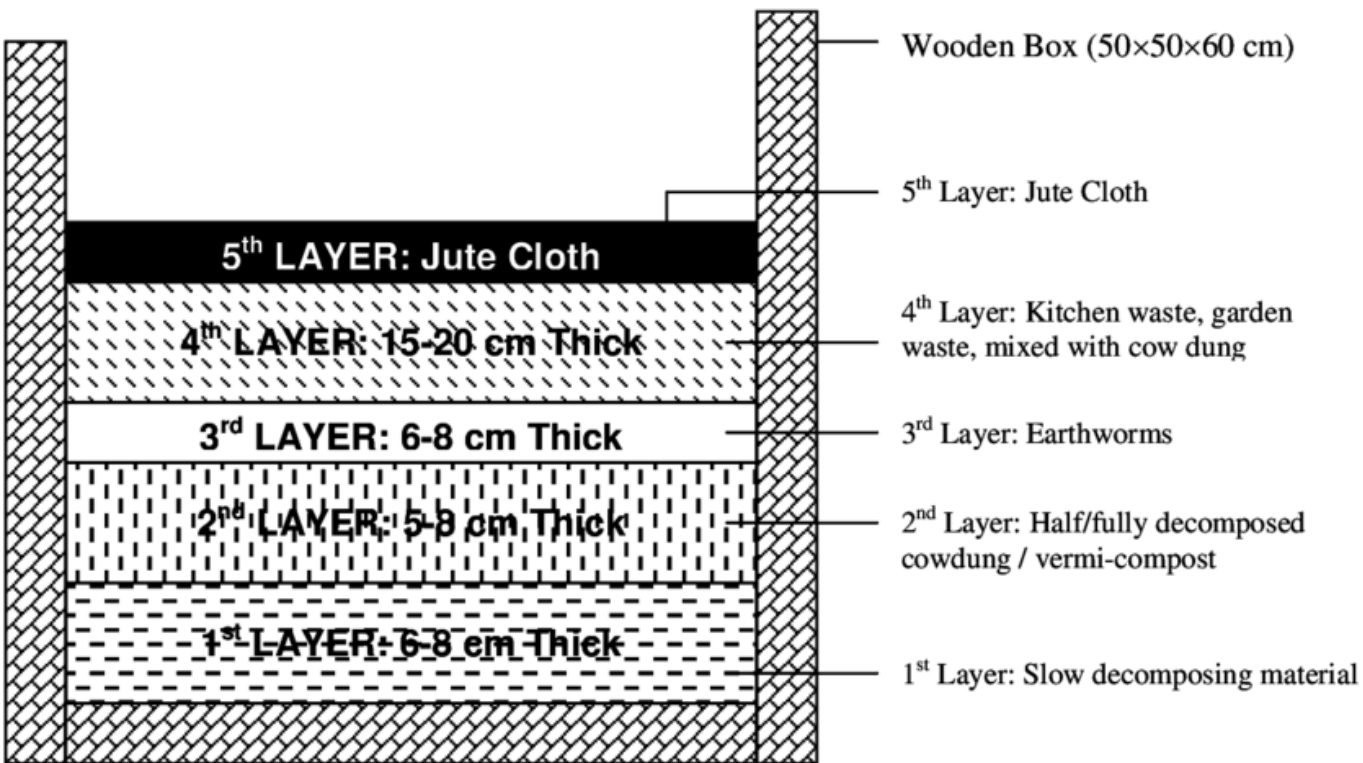

Inside View of Animal Shed under Water Harvesting based IFS project

Inside View of Animal Shed under Water Harvesting based IFS project

Food Storage Room for Existing Animals under IFS project

Major Crops Suggested under Water Harvesting based IFS project

Major Crops Suggested under Water Harvesting based IFS project

Layout of Drip Irrigation System (ड्रिप सिंचाई पद्धति का रेखाचित्र)

Bio-Gas Plant under Water Harvesting based IFS project

Vermicompost under Water Harvesting based IFS project